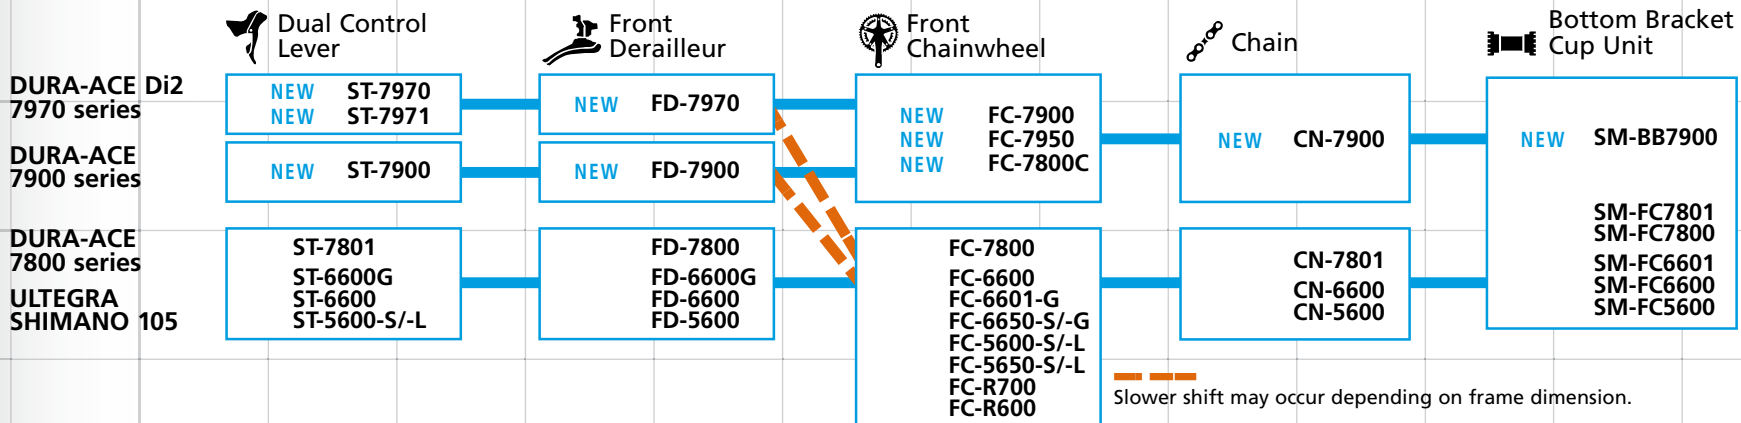

# Interchangeability: DURA-ACE [7800 series] and new DURA-ACE [7900 series] / DURA-ACE Di2 [7970 series]

## ■ Rear drivetrain

## ■ Front drivetrain