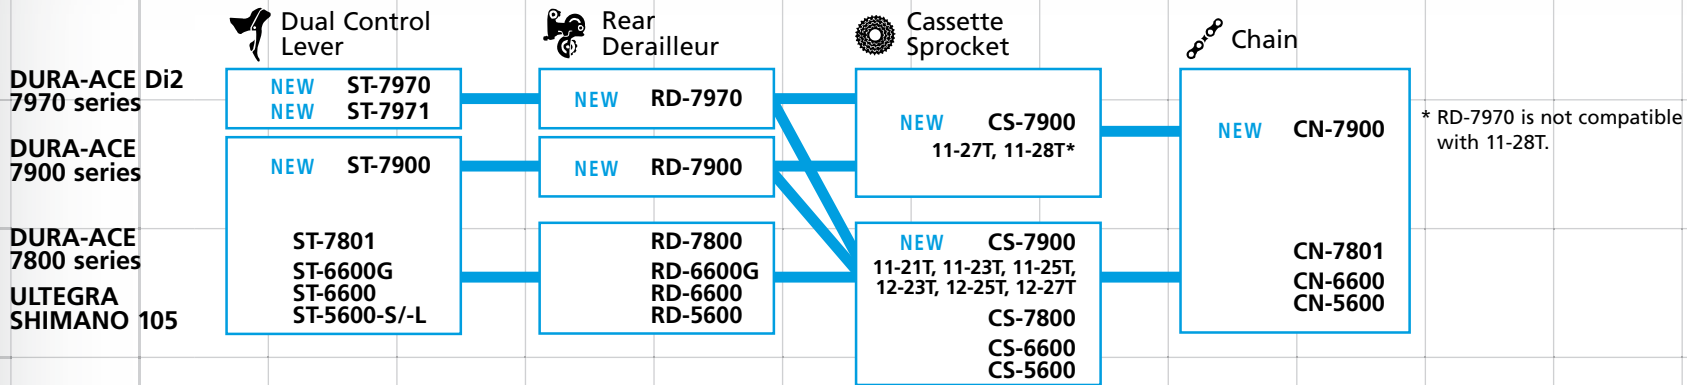

# Interchangeability: DURA-ACE [7800 series] and new DURA-ACE [7900 series] / DURA-ACE Di2 [7970 series]

## ■ Rear drivetrain

## ■ Front drivetrain