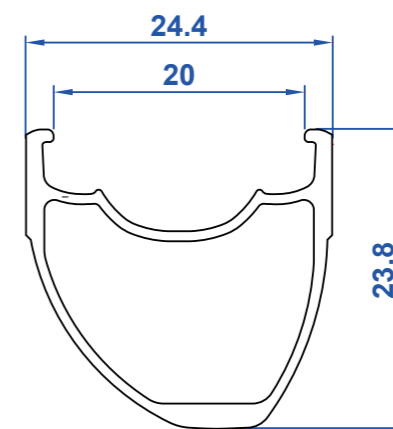

FRONT

REAR

FRONT

REAR

Wheel	Level	RIM	Hub	Hub QR	Holes	Spokes	Lacing	Nipples	Rim Tape	Eyelets	Rim ID
Front	WCS	Zeta Tubeless Clincher 24mm	Phantom Flange	Black	20	DT Aero Comp Black	Radial	DT Brass 12mm Black	NIL	NIL	20
Rear	WCS	Zeta Tubeless Clincher 24mm	Phantom Flange	Black	24	DT Aero Comp Black	Radial, 2X	DT Brass 12mm Black	NIL	NIL	20