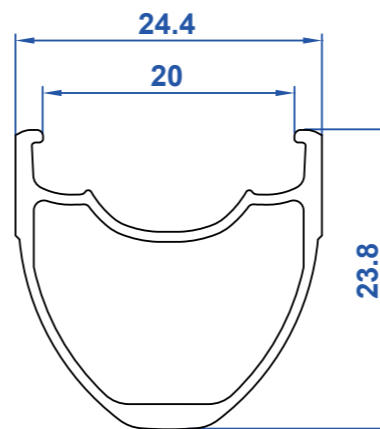

FRONT

REAR

FRONT

REAR

Wheel	Level	RIM	Hub	Hub QR	Holes	Spokes	Lacing	Nipples	Rim Tape	Eyelets	Rim ID
Front	WCS	Zeta Tubeless Clincher 24mm	Phantom Flange	Black	20	DT Aero Comp Black	Radial	DT Brass 12mm Black	NIL	NIL	20
Rear	WCS	Zeta Tubeless Clincher 24mm	Phantom Flange	Black	24	DT Aero Comp Black	Radial, 2X	DT Brass 12mm Black	NIL	NIL	20