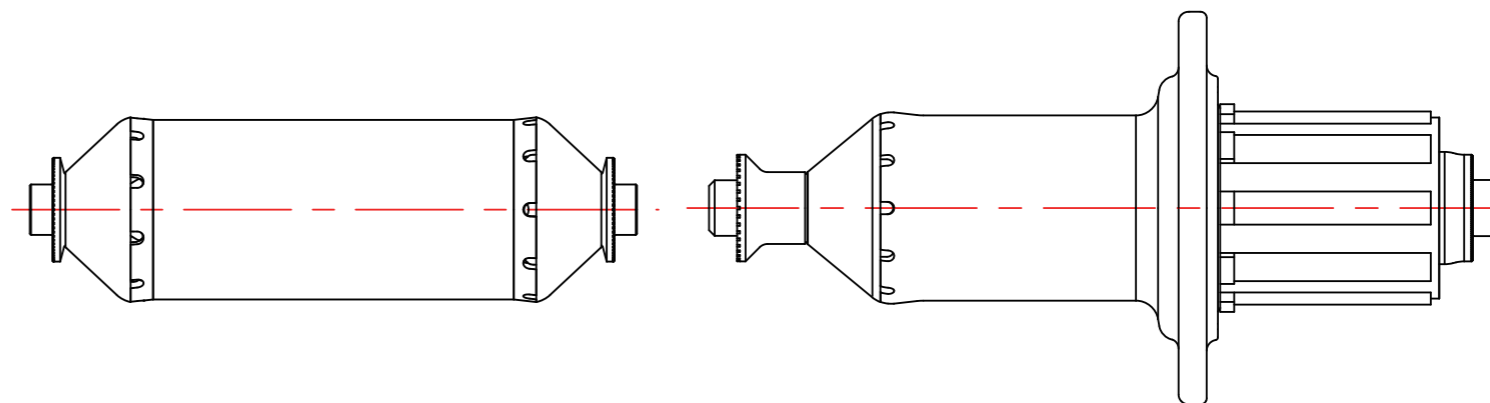

FRONT

REAR

FRONT

REAR

Wheel	Level	RIM	Hub	Hub QR	Holes	Spokes	Lacing	Nipples	Rim Tape	Eyelets	Rim ID
Front	WCS	Zeta Tubeless Clincher 24mm	Phantom Flange	Black	20	DT Aero Comp Black	Radial	DT Brass 12mm Black	NIL	NIL	20
Rear	WCS	Zeta Tubeless Clincher 24mm	Phantom Flange	Black	24	DT Aero Comp Black	Radial, 2X	DT Brass 12mm Black	NIL	NIL	20