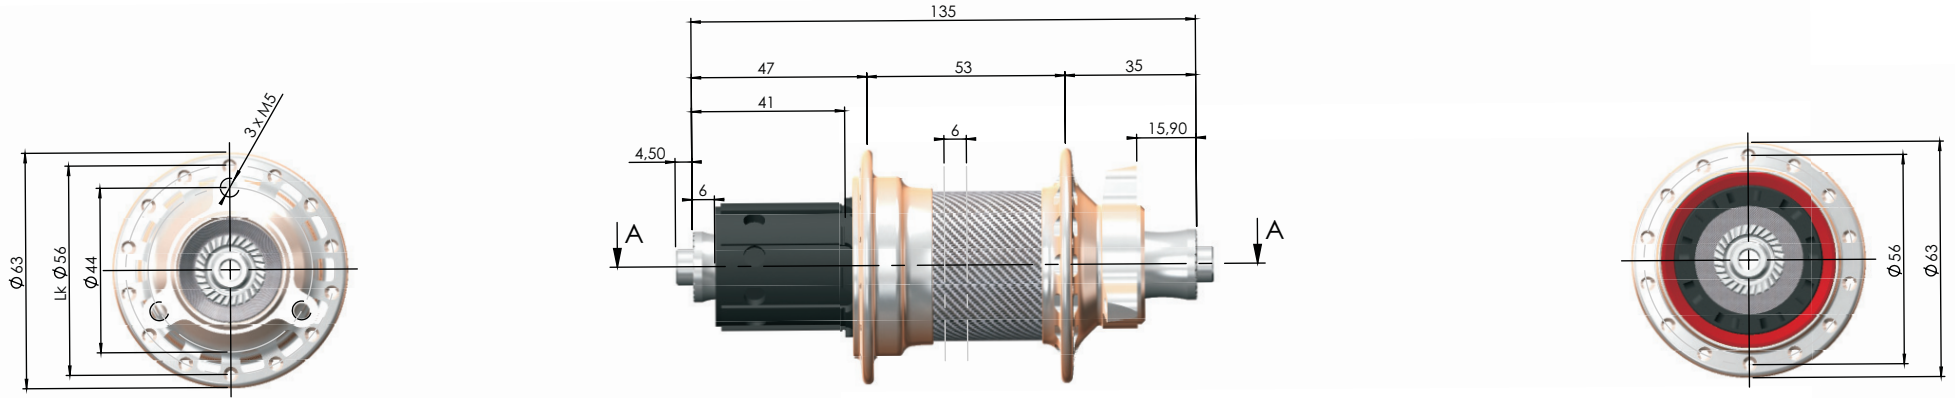

HUB-MTC-DQR-R28 / HUB-MTBCarbon-Rear-28Hole (only 6-hole/Disc available)

HUB-MTC-DQR-F28 / HUB-MTBCarbon-Front-28Hole (only 6-hole/Disc available)

PARTS OF PASSION GmbH, Hofmattweg 27, 4144 Arlesheim,
 Tel. +41.61.702.03.67, info@pop-products.ch, www.pop-products.ch