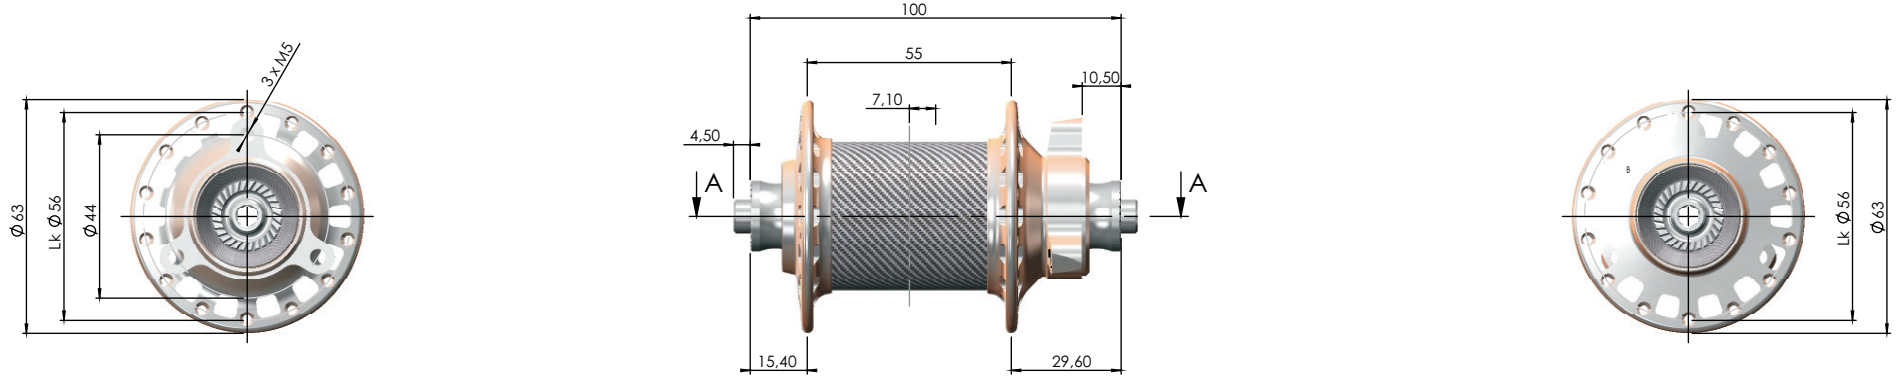

HUB-MTC-DQR-R28 / HUB-MTBCarbon-Rear-28Hole (only 6-hole/Disc available)

HUB-MTC-DQR-F28 / HUB-MTBCarbon-Front-28Hole (only 6-hole/Disc available)

PARTS OF PASSION GmbH, Hofmattweg 27, 4144 Arlesheim,
 Tel. +41.61.702.03.67, info@pop-products.ch, www.pop-products.ch