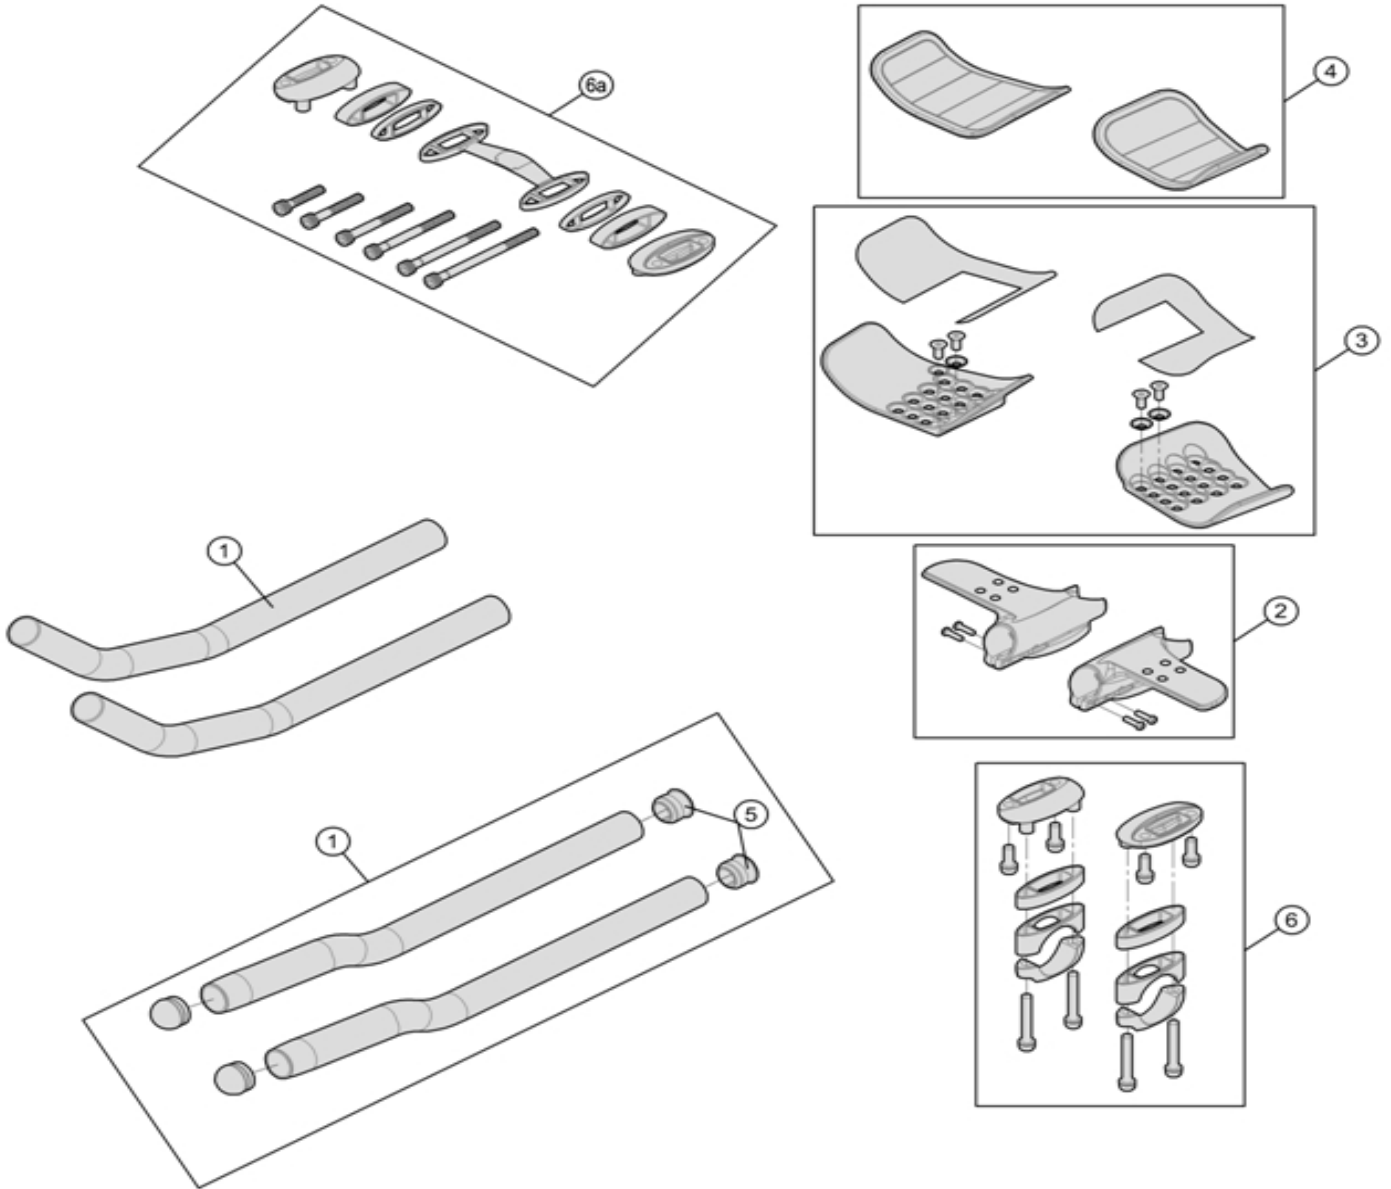

Highly adjustable and customizable Clip-on design, Easy set-up and adjustability via open –access underside bolts

670-0042007032	V0125 TriMax Carbon Clip-On J-Bend	HB-KO-a351Adj/JB/BKG
670-0004007033	V0112 TriMax Carbon Clip-On S-Bend	HB-KO-a351Adj/SB/BKG
670-01711007010	V0126 TriMax Clip-On J-Bend	HB-RO-a354Adj/JB/BKG
670-0172007010	V0127 TriMax Clip-On S-Bend	HB-RO-a354Adj/SB/BKG

Item No.	FSA Code No.	Description	Notes
1	67000088007031	V0145 Aero Extension S-bend L & R	Vision Trimax Carbon black decal ★
2	67000089000050	V0146 Aero Extension & Armrest mount L & R + ML528 bolts	
3	67000090000110	V0147 Armrest Plate L & R + ML066G bolts (10 mm) + MW225 Washer	Adhesive Velcro Strips included
4	67000084000110	MS293 Armrest Pads L & R	For TriMax Carbon ★
5	67000062000110	MS294 Aero Extension Rear plug	
6	670-0087000011	V0124 TriMax Carbon Armrest Stack Spacer Kit - Standard Accessory	Stack Height 10mm ★

★Optional Parts

Item No.	FSA Code No.	Description	Notes
1	67000091007031	V0148 Aero Extension J-bend L & R	Vision Trimax Carbon Black decal
	67000173007010	V0150 Aero Extension S-bend L & R	Vision Trimax white decal
	67000174007010	V0151 Aero Extension J-bend L & R	Vision Trimax white decal
4	67000085000110	MS317 Armrest Pads L & R	For TriMax
6a	670-0087000010	V0124 TriMax Carbon Armrest Stack Spacer Kit - Optional Accessory Kit	Stack height 15~65mm