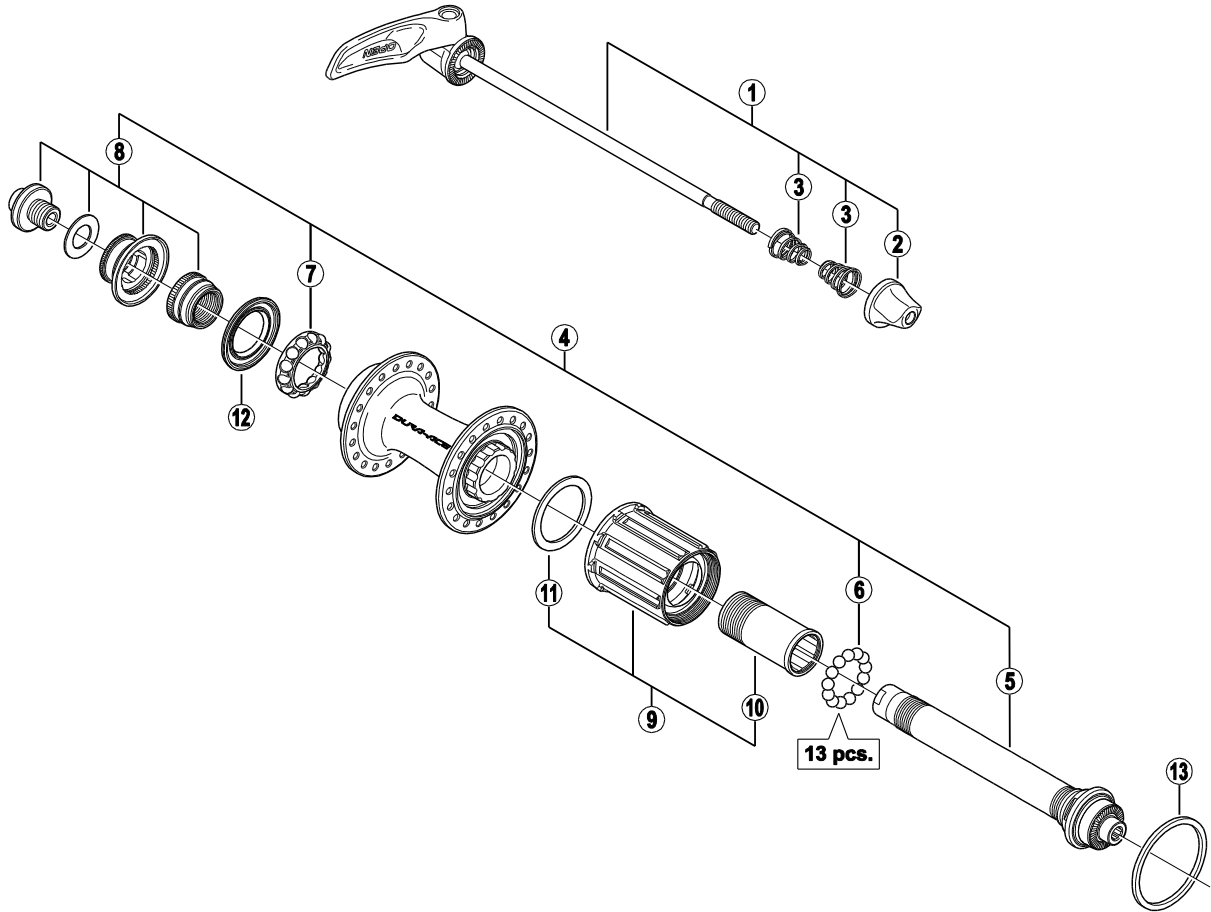

DURA-ACE Freehub FH-9000 10/11-Speed

• Over Lock Nut Dimension: 130 mm (5-1/8")

ITEM NO.	SHIMANO CODE NO.	DESCRIPTION	INTERCHANGEABILITY
1	Y3DZ98010	Complete Quick Release 163 mm (6-13/32")	B
	Y3DZ98020	Complete Quick Release 168 mm (6-5/8")	B
2	Y28E98020	Quick Release Nut	B
3	Y23321000	Volute Spring	A
4	Y3DZ98030	Complete Hub Axle	B
5	Y3D898030	Hub Axle Unit	A
6	Y00091270	Stainless Ball (3/16") 22 pcs.	A
7	Y25R98080	Ball Retainer (3/16")	A
8	Y3DZ98040	Left Hand Lock Bolt Unit	B
9	Y3DZ98060	Complete Freewheel Body	
10	Y3CN98090	Body Fixing Bolt	
11	Y3CN07000	Freewheel Body Washer	A
12	Y26D10000	Seal Ring	A
13	Y4T724000	Low Spacer (1.85 mm)	

A: Same parts.

B: Parts are usable, but differ in materials, appearance, finish, size, etc.

Absence of mark indicates non-interchangeability.

Jul.-2012-3327
© Shimano Inc. I

Specifications are subject to change without notice.